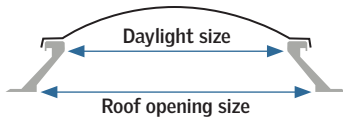

Dome Rooflights – Rectangular			
Minimum size		Maximum size	
Roof opening size	Daylight size	Roof opening size	Daylight size

Dome Category	Type	cm	cm	cm	cm
Standard Domes	Acrylic (PMMA)	50 x 100	30 x 80	200 x 300	180 x 280
	Polycarbonate (PC)	50 x 100	30 x 80	200 x 300	180 x 280
	Acrylic (PMMA Heatstop)	100 x 150	80 x 130	200 x 300	200 x 200
	Polycarbonate (PC sun protection)	50 x 100	30 x 80	200 x 300	180 x 280
Hybrid Domes	Domes with Insulation Glass	60 x 90	40 x 70	120 x 180	100 x 160
	Domes with PC Multiwall Sheets	100 x 150	80 x 130	180 x 250	160 x 230
	Domes with Safety Glass	100 x 150	80 x 130	180 x 250	160 x 230
Special Domes	Dark Aluminium Flap WD 40 / 80	60 x 90	40 x 70	200 x 300	180 x 280
	Dark Aluminium Flap WD 80-S	60 x 90	40 x 70	180 x 250	180 x 280
PC Multiwall Domes	PC Ovenlys	88 x 193	88 x 193	240 x 480	240 x 480
	PC Ovenlys	88 x 193	88 x 193	240 x 480	240 x 480
	Vario Light Flap	120 x 150	100 x 130	200 x 300	200 x 200
	Light Flap	50 x 100	30 x 80	200 x 300	200 x 200

Dome Rooflights – Square			
Minimum size		Maximum size	
Roof opening size	Daylight size	Roof opening size	Daylight size

Dome Category	Type	cm	cm	cm	cm
Standard Domes	Acrylic (PMMA)	60 x 60	40 x 40	270 x 270	250 x 250
	Polycarbonate (PC)	60 x 60	40 x 40	240 x 240	220 x 220
	Acrylic (PMMA Heatstop)	80 x 80	60 x 60	270 x 270	180 x 180
	Polycarbonate (PC sun protection)	60 x 60	40 x 40	200 x 200	180 x 180
Hybrid Domes	Domes with Insulation Glass	60 x 60	40 x 40	200 x 200	180 x 180
	Domes with PC Multiwall Sheets	80 x 80	60 x 60	180 x 180	160 x 160
	Domes with Safety Glass	80 x 80	60 x 60	180 x 180	160 x 160
Special Domes	Dark Aluminium Flap WD 40 / 80	60 x 60	40 x 40	200 x 200	180 x 180
	Dark Aluminium Flap WD 80-S	60 x 60	40 x 40	200 x 200	180 x 180
PC Multiwall Domes	PC Ovenlys	100 x 100	-	240 x 240	-
	PC Ovenlys	100 x 100	-	240 x 240	-
	Vario Light Flap	120 x 120	100 x 100	200 x 200	180 x 180
	Light Flap	60 x 60	40 x 40	200 x 200	180 x 180