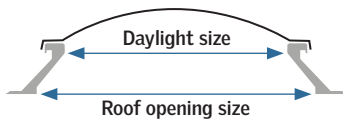

Dome Rooflights - Pyramid - Rectangular			
		Minimum size		Maximum size	
		Roof opening size	Daylight size	Roof opening size	Daylight size
Dome Category	Type	cm	cm	cm	cm
Extended Pyramid	Acrylic (PMMA)	120 x 240	100 x 220	120 x 240	100 x 220
	Polycarbonate (PC)	120 x 240	100 x 220	120 x 240	100 x 220
	Polycarbonate (PC sun protection)	120 x 240	100 x 220	120 x 240	100 x 220