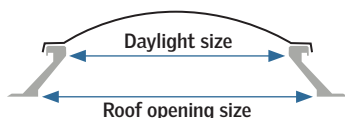

Dome Rooflights – Rectangular			
Minimum size		Maximum size	
Roof opening size	Daylight size	Roof opening size	Daylight size

Dome Category	Type	cm	cm	cm	cm
Standard Domes	Acrylic (PMMA)	50 x 100	30 x 80	200 x 300	180 x 280
	Polycarbonate (PC)	50 x 100	30 x 80	200 x 300	180 x 280
	Acrylic (PMMA Heatstop)	100 x 150	80 x 130	200 x 300	200 x 200
	Polycarbonate (PC sun protection)	50 x 100	30 x 80	200 x 300	180 x 280
Hybrid Domes	Domes with Insulation Glass	60 x 90	40 x 70	120 x 180	100 x 160
	Domes with PC Multiwall Sheets	100 x 150	80 x 130	180 x 250	160 x 230
	Domes with Safety Glass	100 x 150	80 x 130	180 x 250	160 x 230
Special Domes	Dark Aluminium Flap WD 40 / 80	60 x 90	40 x 70	200 x 300	180 x 280
	Dark Aluminium Flap WD 80-S	60 x 90	40 x 70	180 x 250	180 x 280
PC Multiwall Domes	PC Ovenlys	88 x 193	88 x 193	240 x 480	240 x 480
	PC Ovenlys	88 x 193	88 x 193	240 x 480	240 x 480
	Vario Light Flap	120 x 150	100 x 130	200 x 300	200 x 200
	Light Flap	50 x 100	30 x 80	200 x 300	200 x 200

Dome Rooflights – Square			
Minimum size		Maximum size	
Roof opening size	Daylight size	Roof opening size	Daylight size

Dome Category	Type	cm	cm	cm	cm
Standard Domes	Acrylic (PMMA)	60 x 60	40 x 40	270 x 270	250 x 250
	Polycarbonate (PC)	60 x 60	40 x 40	240 x 240	220 x 220
	Acrylic (PMMA Heatstop)	80 x 80	60 x 60	270 x 270	180 x 180
	Polycarbonate (PC sun protection)	60 x 60	40 x 40	200 x 200	180 x 180
Hybrid Domes	Domes with Insulation Glass	60 x 60	40 x 40	200 x 200	180 x 180
	Domes with PC Multiwall Sheets	80 x 80	60 x 60	180 x 180	160 x 160
	Domes with Safety Glass	80 x 80	60 x 60	180 x 180	160 x 160
Special Domes	Dark Aluminium Flap WD 40 / 80	60 x 60	40 x 40	200 x 200	180 x 180
	Dark Aluminium Flap WD 80-S	60 x 60	40 x 40	200 x 200	180 x 180
PC Multiwall Domes	PC Ovenlys	100 x 100	-	240 x 240	-
	PC Ovenlys	100 x 100	-	240 x 240	-
	Vario Light Flap	120 x 120	100 x 100	200 x 200	180 x 180
	Light Flap	60 x 60	40 x 40	200 x 200	180 x 180