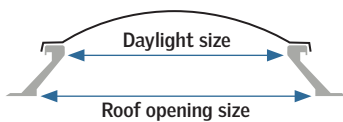

Dome Rooflights - Pyramid - Square			
		Minimum size		Maximum size	
		Roof opening size	Daylight size	Roof opening size	Daylight size
Dome Category	Type	cm	cm	cm	cm
Extended Pyramid	Acrylic (PMMA)	60 x 60	40 x 40	220 x 220	200 x 200
	Polycarbonate (PC)	60 x 60	40 x 40	220 x 220	200 x 200
	Polycarbonate (PC sun protection)	60 x 60	40 x 40	200 x 200	180 x 180